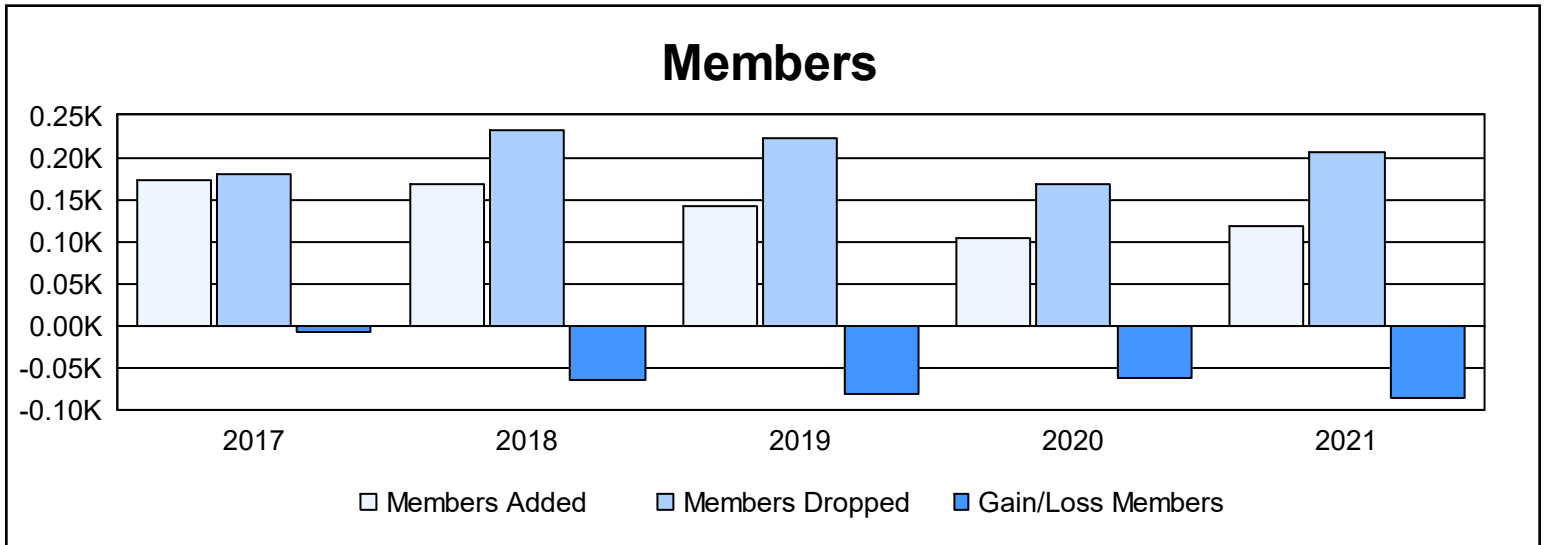

Year	New Clubs	Dropped Clubs	Gain/ Loss Clubs	New Members	Charter Members	Reinstate Members	Transfer Members	Total Member Added	Total Members Dropped	Gain/ Loss Members
2016-2017	0	0	0	147	1	10	15	173	180	-7
2017-2018	0	2	-2	155	0	3	9	167	231	-64
2018-2019	1	0	1	107	28	3	4	142	223	-81
2019-2020	0	0	0	98	1	4	1	104	167	-63
2020-2021	0	9	-9	90	1	4	23	118	205	-87
<b>Average</b>	<b>0</b>	<b>2</b>	<b>-2</b>	<b>119</b>	<b>6</b>	<b>5</b>	<b>10</b>	<b>141</b>	<b>201</b>	<b>-60</b>

### Membership Composition June 2021 Cumulative