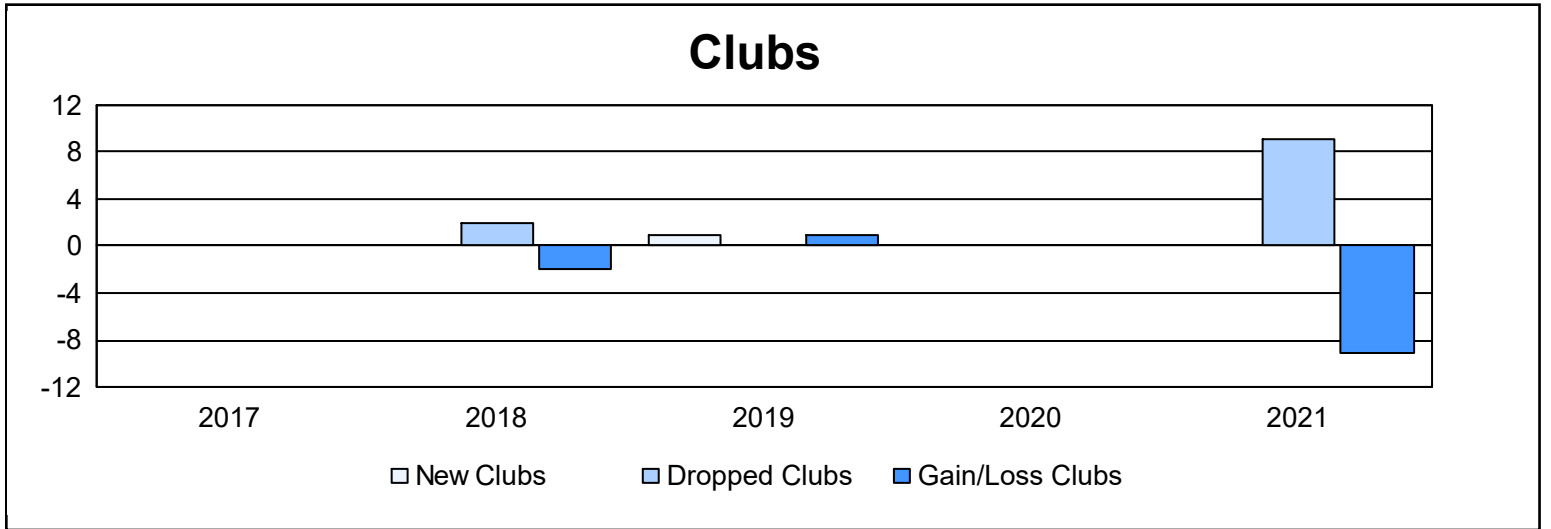

Year	New Clubs	Dropped Clubs	Gain/ Loss Clubs	New Members	Charter Members	Reinstate Members	Transfer Members	Total Member Added	Total Members Dropped	Gain/ Loss Members
2016-2017	0	0	0	147	1	10	15	173	180	-7
2017-2018	0	2	-2	155	0	3	9	167	231	-64
2018-2019	1	0	1	107	28	3	4	142	223	-81
2019-2020	0	0	0	98	1	4	1	104	167	-63
2020-2021	0	9	-9	90	1	4	23	118	205	-87
<b>Average</b>	<b>0</b>	<b>2</b>	<b>-2</b>	<b>119</b>	<b>6</b>	<b>5</b>	<b>10</b>	<b>141</b>	<b>201</b>	<b>-60</b>

### Membership Composition June 2021 Cumulative